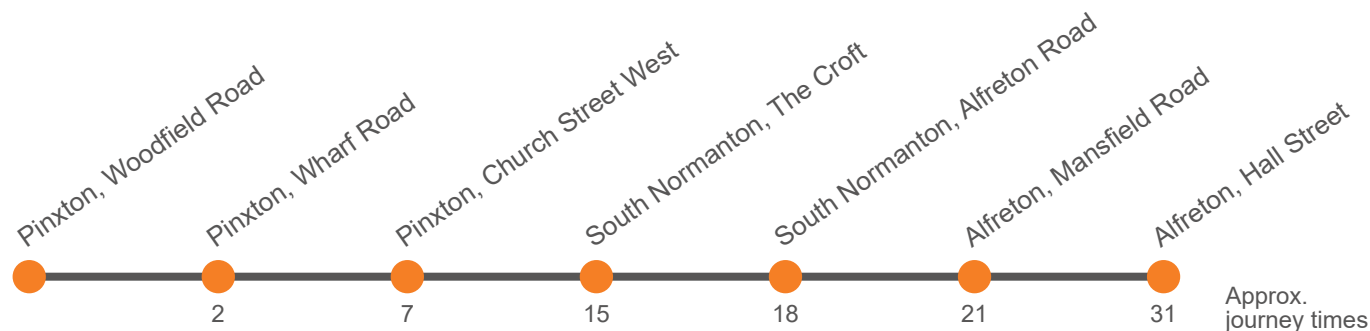

Monday to Friday

Alfreton Bus Station Bay 2	0945	1045	1145	1245
Alfreton Railway Station	0949	1049	1149	1249
South Normanton, Alfreton Road opp Union St	0953	1053	1153	1253
South Normanton, The Croft opp Downing St	0956	1056	1156	1256
Pinxton, Woodfield Road opp Brookhill Avenue	1002	1102	1202	1302

Saturday

Alfreton Bus Station Bay 2	0945	1045	1145	1245
Alfreton Railway Station	0949	1049	1149	1249
South Normanton, Alfreton Road opp Union St	0953	1053	1153	1253
South Normanton, The Croft opp Downing St	0956	1056	1156	1256
Pinxton, Woodfield Road opp Brookhill Avenue	1002	1102	1202	1302

No service on Sunday or Bank Holiday Monday

Monday to Friday

Pinxton, Woodfield Road opp Brookhill Avenue	1002	1102	1202	1302
Pinxton, Wharf Road, Toll Bar	1004	1104	1204	1304
Pinxton, Church Street West opp Oak Close	1009	1109	1209	1309
South Normanton, o/s 108 The Croft	1017	1117	1217	1317
South Normanton, Market Street Junction	1020	1120	1220	1320
Alfreton, Railway Station	1023	1123	1223	1323
Alfreton Bus Station Bay 2	1033	1133	1233	1333

Saturday

Pinxton, Woodfield Road opp Brookhill Avenue	1002	1102	1202	1302
Pinxton, Wharf Road, Toll Bar	1004	1104	1204	1304
Pinxton, Church Street West opp Oak Close	1009	1109	1209	1309
South Normanton, o/s 108 The Croft	1017	1117	1217	1317
South Normanton, Market Street Junction	1020	1120	1220	1320
Alfreton, Railway Station	1023	1123	1223	1323
Alfreton Bus Station Bay 2	1033	1133	1233	1333